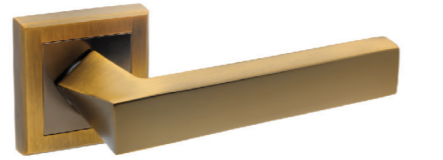

CLASSICO A-01-10 SATIN GOLD

VIRATA Q306 BRUSHED CAFÉ

ESPADA Q321 BLACK NICKEL-CHROME

VIVO S-21-65 STAINLESS STEEL

VELA S-22-65 STAINLESS STEEL

FINO A-13-10 GRAPHITE-ANTIQU BRONZE

CLASSICO A-01-10 ANTIQUE BRONZE