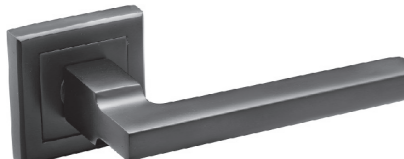

RAY Q312 WELSH GOLD

NEW

LEGEND A123 ANTIQUE BRONZE

SWELL A110 ANTIQUE BRONZE

VIATO A-31-30 ASH BLACK

VERTICO A-12-30 ASH BLACK

PIANA Q307 CHROME-SATIN CHROME

PIEZA Q360 WHITE-SATIN CHROME