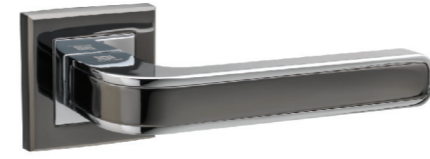

RAY Q312 WELSH GOLD

NEW

LEGEND A123 ANTIQUE BRONZE

SWELL A110 ANTIQUE BRONZE

VIATO A-31-30 ASH BLACK

VERTICO A-12-30 ASH BLACK

PIANA Q307 CHROME-SATIN CHROME

PIEZA Q360 WHITE-SATIN CHROME

PROJECT

FINO A-13-10 CHROME-SATIN CHROME

CLASSICO A-01-10 SATIN CHROME

CAROLINE Q330 BLACK NICKEL-CHROME

CAROLINE Q360 BLACK NICKEL-CHROME

LEVANA S-26-65 STAINLESS STEEL

UMINA S-23-65 STAINLESS STEEL

FINO A-13-10 ANTHRACITE

CLASSICO A-01-10 SATIN GOLD

VIRATA Q306 BRUSHED CAFÉ

ESPADA Q321 BLACK NICKEL-CHROME

VIVO S-21-65 STAINLESS STEEL

VELA S-22-65 STAINLESS STEEL

FINO A-13-10 GRAPHITE-ANTIQU BRONZE

CLASSICO A-01-10 ANTIQUE BRONZE